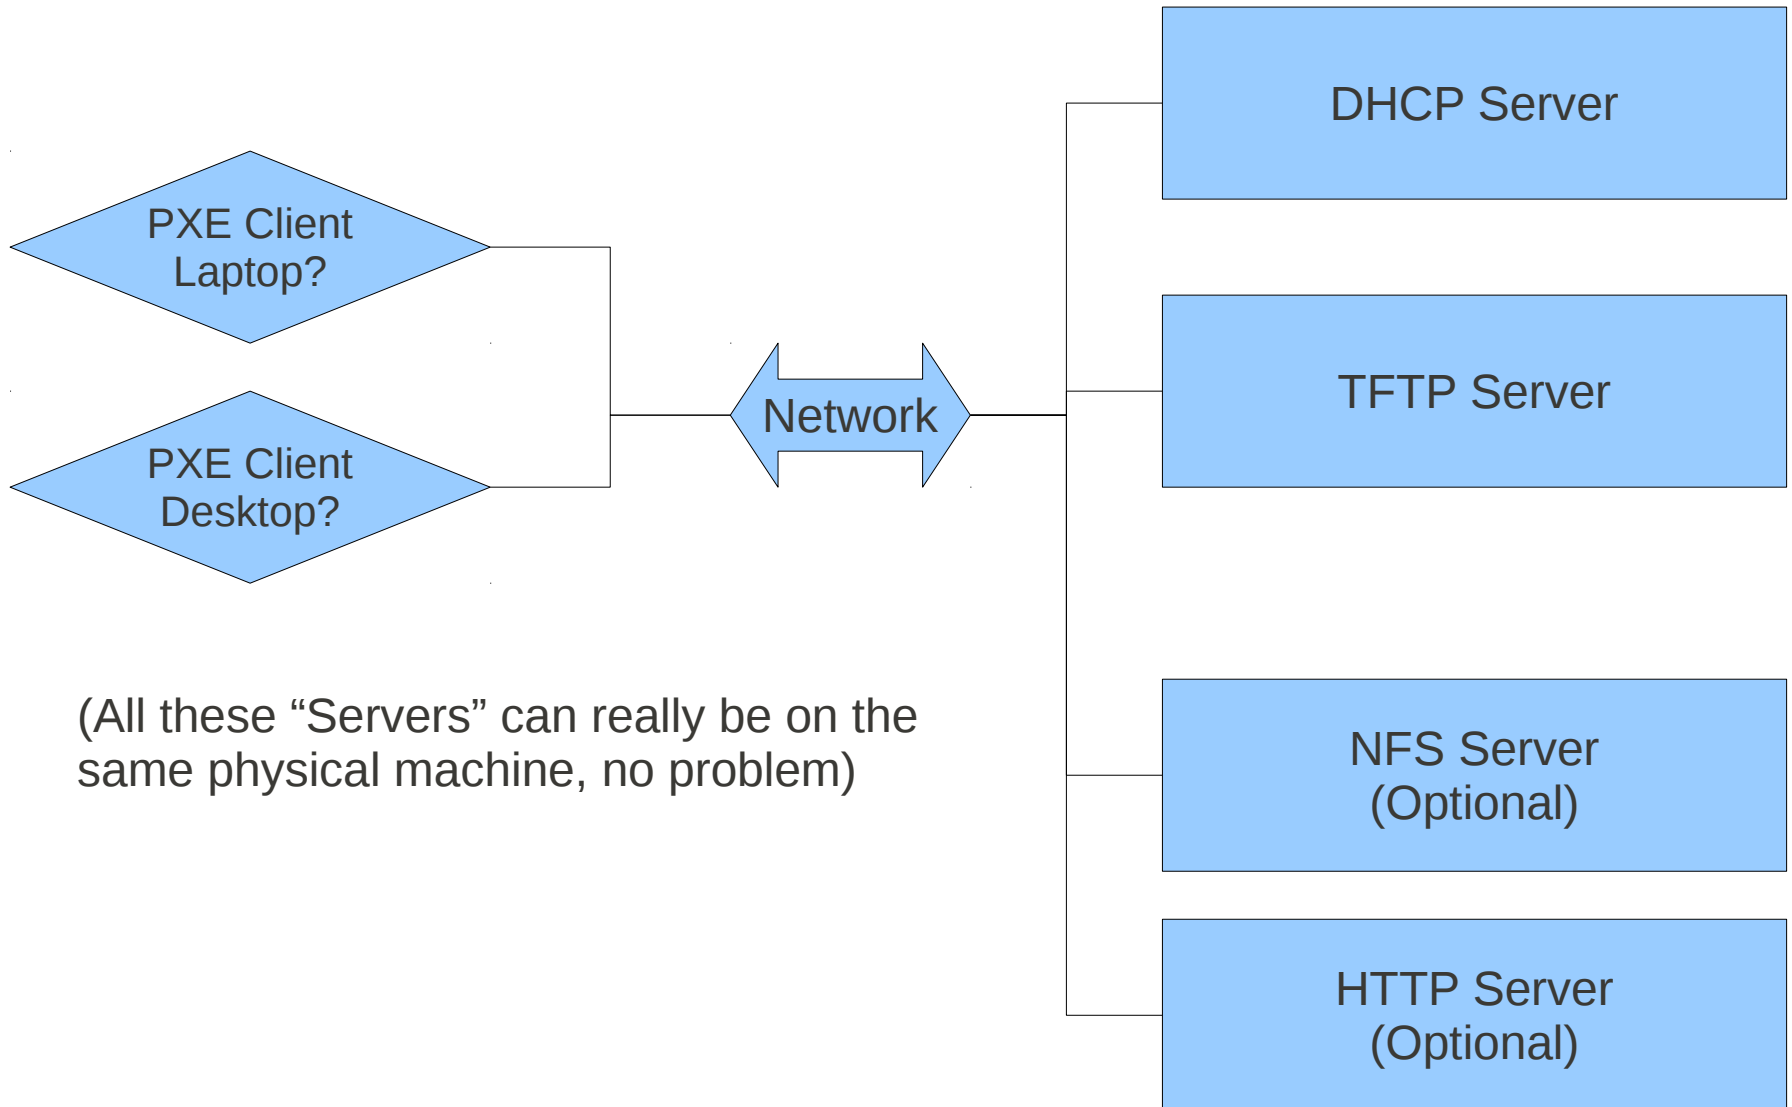

PXE

What is it?

- Netbooting
- Look Ma: No Disk Required!
- Recovery Utilities
- OS Installs
- CDs are so 2009

PROS

- Most computers already do it!
- Pretty fast, faster than CDs
- Convenient

Cons

- Limited to 100mbs (Unless you have gPXE)
- No wireless (Unless you have gPXE)
- Requires Access to your DHCP/TFTP
- Requires some sort of server
(Doesn't have to be beefy)
- No direct CD->PXE conversion
(it just not that simple)

Components

Do a DEMO already!

Rule #1 about DEMOs: Always fake the DEMO

Seriously do a Demo right
now:

<http://wiki.xkyle.com/pxe>

Going Further

- GPXE
 - Gigabit Speeds!
 - Wireless with Encryption!
 - iSCSI with credentials saved in the eeprom!
 - You have to flash your nic or use a boot cd
 - Diskless windows booting?.....
 - I haven't personally done it yet :)